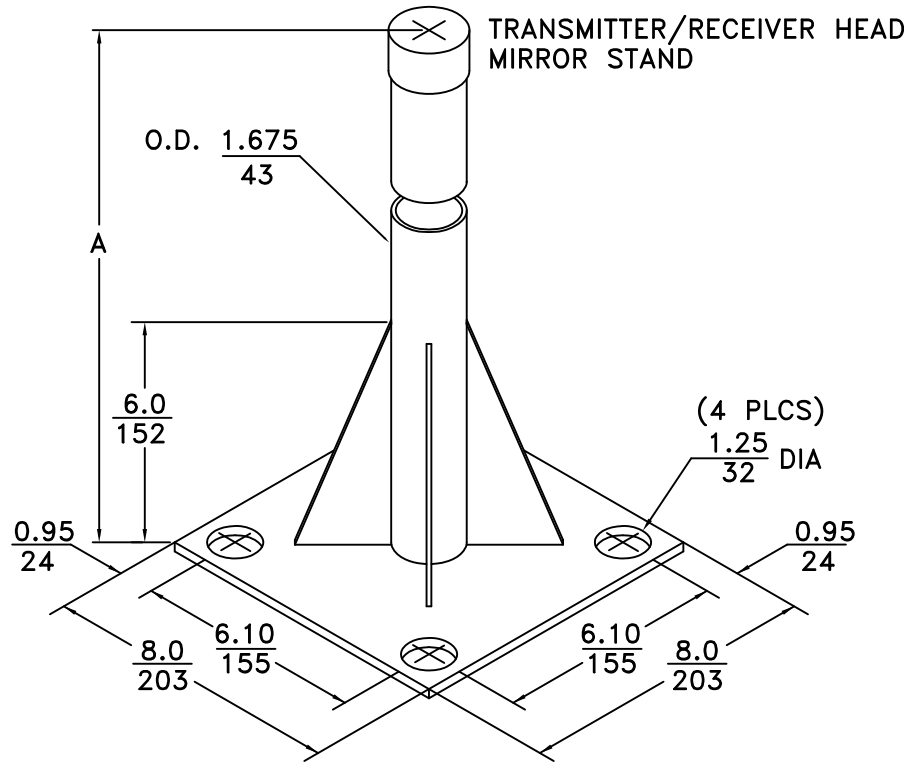

SHADOW STAND DIMENSIONS

SHADOW STAND HEIGHT & WEIGHT

PART #	HEIGHT (A)	WEIGHT
4330101	4.0' (1.2M)	19.3 Lb (8.8 Kg)
4330102	6.0' (1.8M)	24.7 Lb (11.2 Kg)
4330103	8.0' (2.4M)	30.1 Lb (13.7 Kg)

ISSUED	BY	DATE	Wintriss Controls Group	
REV			Shadow Stand	
FILE NAME	Stand	DATE ISSUED	ISSUED BY	REV
			PAGE 1 OF 1	