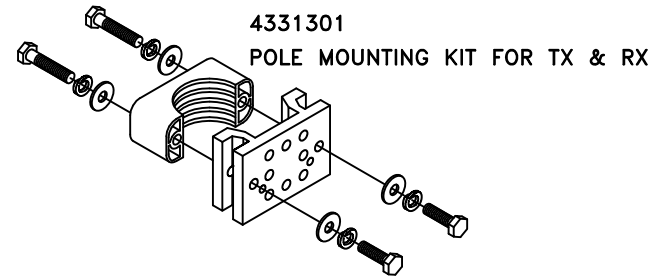

SHADOW STAND DIMENSIONS

SHADOW STAND HEIGHT & WEIGHT

PART #	HEIGHT (A)	WEIGHT
4330101	4.0' (1.2M)	19.3 Lb (8.8 Kg)
4330102	6.0' (1.8M)	24.7 Lb (11.2 Kg)
4330103	8.0' (2.4M)	30.1 Lb (13.7 Kg)

ISSUED	BY	DATE	Wintriss Controls Group	
REV			Shadow Stand	
FILE NAME	Stand	DATE ISSUED	ISSUED BY	REV
			PAGE 1 OF 1	