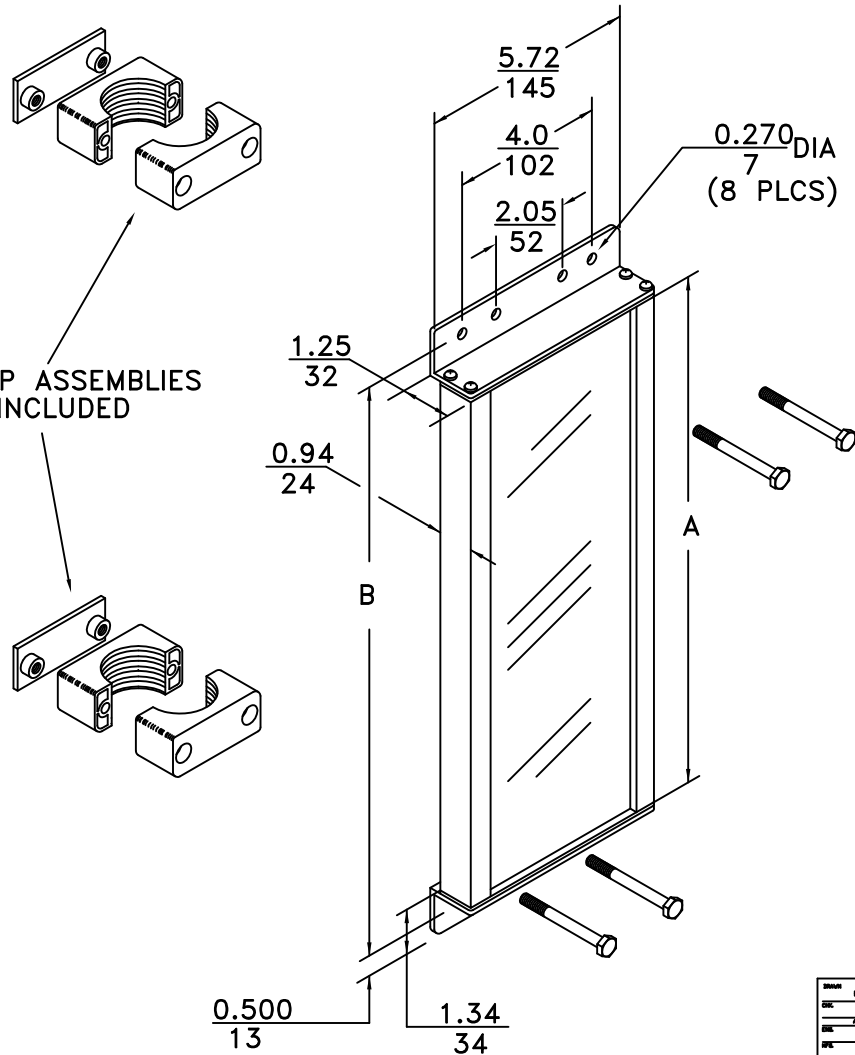

SHADOW MIRROR DIMENSIONS

MODEL	A		B	
	inch	mm	inch	mm
6"	7.5	191	9.18	233
12"	13.5	343	15.18	386
18"	19.5	495	21.18	538
24"	25.5	648	27.18	690
30"	31.5	800	33.18	843
36"	37.5	953	39.18	995
42"	43.5	1105	45.18	1148
48"	49.5	1257	51.18	1300
60"	61.5	1562	63.18	1605

CLAMP ASSEMBLIES INCLUDED

DATE	REV	DATE	REV	Wintriss Controls Group
DESIGNED BY	DATE	DESIGNED BY	DATE	Shadow Mirror
FILE NAME	Shadow Mirror	DATE	REV	Shadow Mirror
REV	DATE	REV	DATE	Sheet 1 of 1